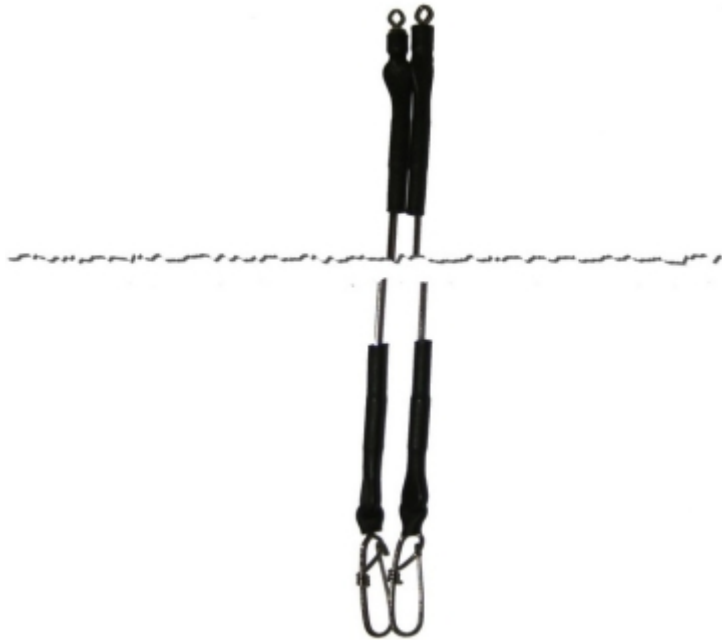

# Jenzi Solid Steel Trace Leader Deluxe swivel and snap 25cm

Jenzi

Product number: 8477 025

~~4,30 €~~

3,39 €\* 3,39 €

**Solid Steel Trace Leader "Deluxe" with safety swivel and Scandic-Snap.** Perfect for coarse fishing with artificial lures like wobblers, jerkbaits and spoons. Prevents the entangling of the lure while casting.