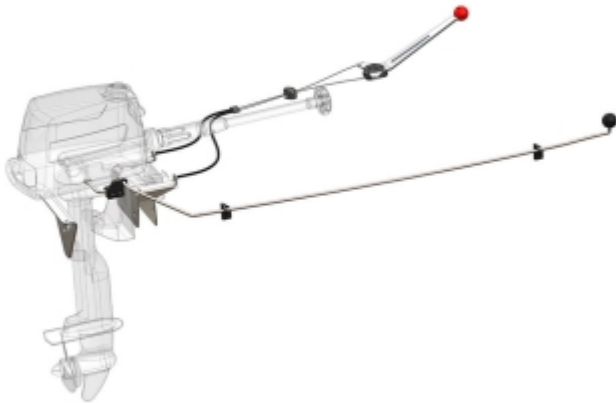

Jonny Boats Petrol Outboard Motor Kit for Suzuki 2.5

Jonny Boats

Product number: JB-18POMK-S25

An equipment package for the attachment and use of an outboard motor

Weight: 2 kg
219,90 €* 219,90 €

Power your Bass 100 up with the Jonny Outboard Motor Kit compatible with the Suzuki 2.5hp or Honda 2.3hp outboards. Comes complete with a heavy duty stern mount, steering handle and neutral to forward gear shifter. Installation required.