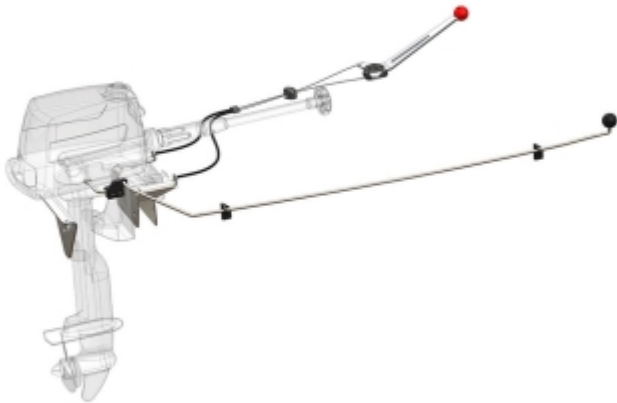

Jonny Boats Petrol Outboard Motor Kit for Suzuki 2.5

Jonny Boats

Product number: JB-18POMK-S25

An equipment package for the attachment and use of an outboard motor

Weight: 2 kg
219,90 €* 219,90 €

Power your Bass 100 up with the Jonny Outboard Motor Kit compatible with the Suzuki 2.5hp or Honda 2.3hp outboards. Comes complete with a heavy duty stern mount, steering handle and neutral to forward gear shifter. Installation required.