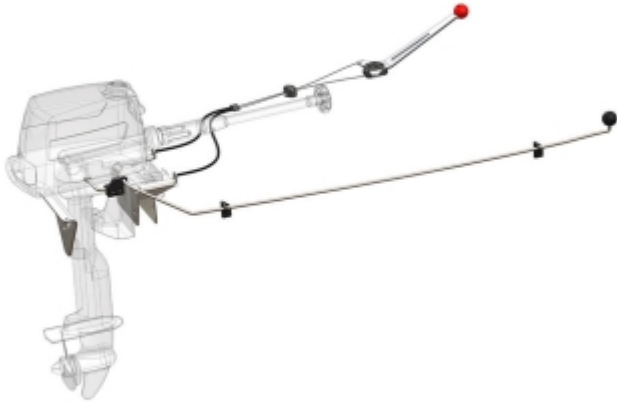

Jonny Boats Petrol Outboard Motor Kit

Jonny Boats

Product number: JB-18POMK

An equipment package for the attachment and use of an outboard motor

219,90 €* 219,90 €

Power your Bass 100 up with the Jonny Outboard Motor Kit compatible with the Suzuki 2.5hp or Honda 2.3hp outboards. Comes complete with a heavy duty stern mount, steering handle and neutral to forward gear shifter. Installation required.