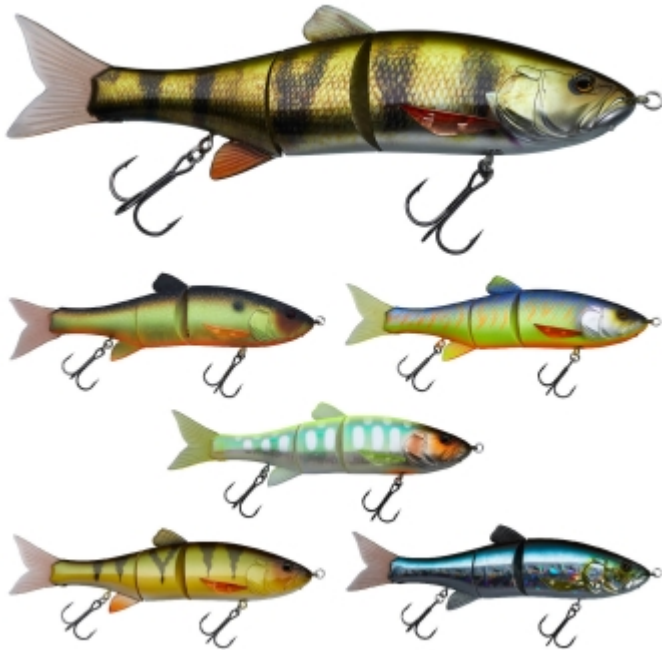

# Illex Lure Dowz Swimmer 220 SF 102g

Illex

Product number: IL-DWZ220SF

Extreme realistic hardbait for hunting the biggest freshwater predators.

89,99 €\* 89,99 €

## Discover the Illex Dowz Swimmer 220 SF lure: the ultimate hardbait for big fish hunters

### A masterpiece of imitation

The **Illex Dowz Swimmer 220 SF lure** is not just a swimbait; it is an artistic imitation of the prey of large predatory fish. With a length of 22.0 cm and a weight of 102.0 g, this three-piece hardbait is specially designed for the ambitious angler who is after trophy fish such as bass, pike and catfish. The exceptional attention to detail, from the gills to the fins, combined with our RT (Real Type) colours, makes it the perfect imitation of a prey fish.

## Product details:

- **Depth:** 0,1 - 1,3 m
- **Model:** Sinking
- **Length:** 22,0 cm
- **Weight:** 102,0 g

The Illex Dowz Swimmer 220 SF is more than just a lure; it is your advantage in the fight against the giants of the waters. Whether targeting specific predators or expanding your lure collection, this exceptional hardbait is a must-have for any serious angler.