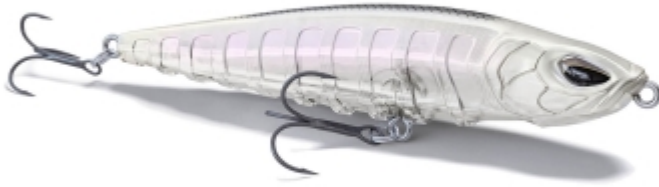

# Nays RPR Lure Topwater 9,5cm S-11

## Experience the Nays RPR Lure Topwater 9.5cm

The Nays RPR fishing plug is a remarkable stickbait that adds to the Nays hardbait collection. Ideal for the walk-the-dog technique, this surface lure boasts compact dimensions of 9.5cm and 9.1g for impressive casting distances. With its signature Nays design, including distinctive ribs and pro-tackle eyes, this plug offers added appeal to predators and adds turbulence to the water's surface.

### Outstanding features

- Hardbait type: surface bait, stickbait
- Length: 9,5 cm
- Weight: 9,1 g
- Swimming behaviour: Floating
- Hook size: 6
- Target fish: perch, black bass, pike, asp
- Lead-free construction
- Optimal for the Walk-The-Dog technique
- Equipped with BKK Spear-21 SS treble hooks #6

### Ideal for the walk-the-dog technique

The Nays RPR plug is more than just an artificial lure. As a surface plug, it is perfect for the walk-the-dog technique. Its distinctive ribs and pro-tackle eyes make this hardbait an essential tool for any angler targeting perch, pike or asp.