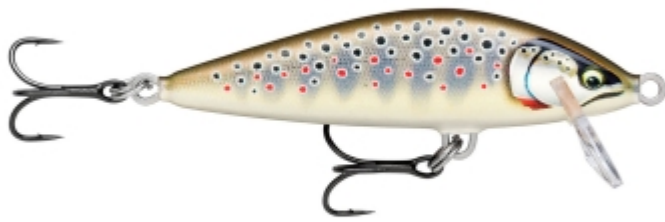

Rapala Countdown Elite Lure Gilded Brown Trout | 3,5cm

Rapala

Product number: RA-333618

The Countdown Elite harnesses over 80 years of lure making craftsmanship into a premium balsa lure.

Weight: 0.004 kg

~~19,90 €~~

13,09 €* 13,09 €

It features the legendary controlled slow-sinking method of the original Countdown®. The new Countdown® Elite is built with a modern construction for maximum casting distance and accuracy, improved durability and versatility - and a flutter on the drop. The color patterns combine metallic plating, HD printing and new designs, bringing the look to a totally new level.

- Balsa Body
- Heavy-Duty Split Rings
- Wire-Through Construction
- Targeted for Trout and Perch
- VMC® 7554 Black Nickel Hooks

* incl. tax, plus [shipping](#)