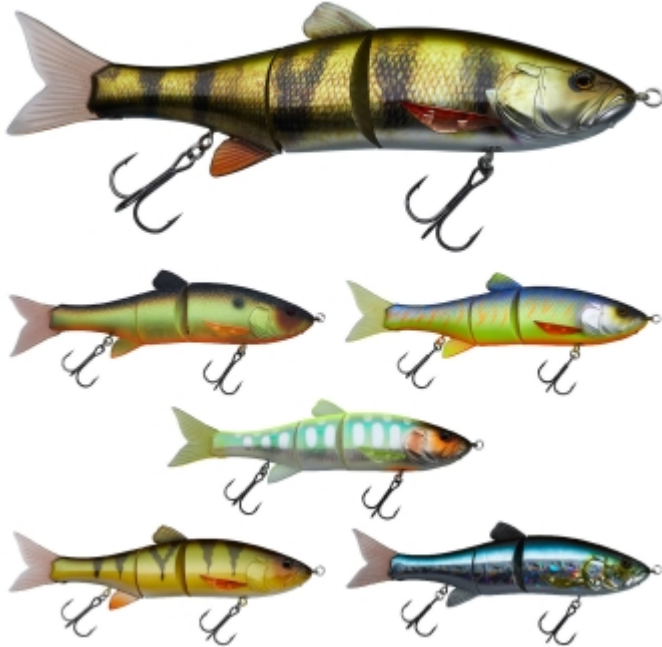

Illex Lure Dowz Swimmer 220 SF 102g

Illex

Product number: IL-DWZ220SF

Extreme realistic hardbait for hunting the biggest freshwater predators.

89,99 €* 89,99 €

Discover the Illex Dowz Swimmer 220 SF lure: the ultimate hardbait for big fish hunters

A masterpiece of imitation

The **Illex Dowz Swimmer 220 SF lure** is not just a swimbait; it is an artistic imitation of the prey of large predatory fish. With a length of 22.0 cm and a weight of 102.0 g, this three-piece hardbait is specially designed for the ambitious angler who is after trophy fish such as bass, pike and catfish. The exceptional attention to detail, from the gills to the fins, combined with our RT (Real Type) colours, makes it the perfect imitation of a prey fish.

Lifelike swimming movement

The swimming motion of the Dowz Swimmer 220 SF is unique. Cranked in, it glides through the water in a seductive S-curve, while it virtually explodes when jerked. This dynamic movement, together with the large tail section made of elastic material, attracts the biggest predators.

Precision and versatility

With its balanced weighting, the Dowz Swimmer enables precise and long casts, ideal for exploring shallow water zones, weed beds or submerged structures. The depth can be adjusted by the additional eyelet under the mouth for a John Weight, so that you can react flexibly to different fishing situations with the Dowz Swimmer.