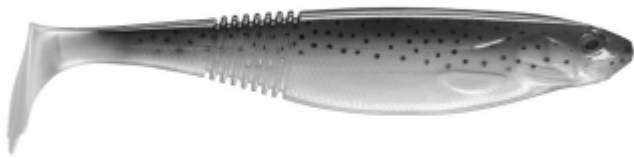

Daiwa Prorex Softbait Classic Shad DF Rainbow Trout

Daiwa

Product number: DW-167-RT
from 1,00 €* 1,00 €

The new Prorex Classic Shad has completely convinced our team anglers during the testing phase – especially because we caught plenty pikes and zanders right from the beginning thanks to this lure. The Prorex Classic Shad convinces with many details. The popular Duckfin tail produces strong vibrations and thus provokes a flanking movement of the body. The slim profile reduces the lure weight and optimizes this flanking action. The ribs at the end of the body ensure optimal sucking of the lure and at the same time support the absorption of flavor, which thus remains much longer at the lure.

This lure is suitable for slow as well as fast presentation – balance and action are maintained all the time.

* incl. tax, plus [shipping](#)