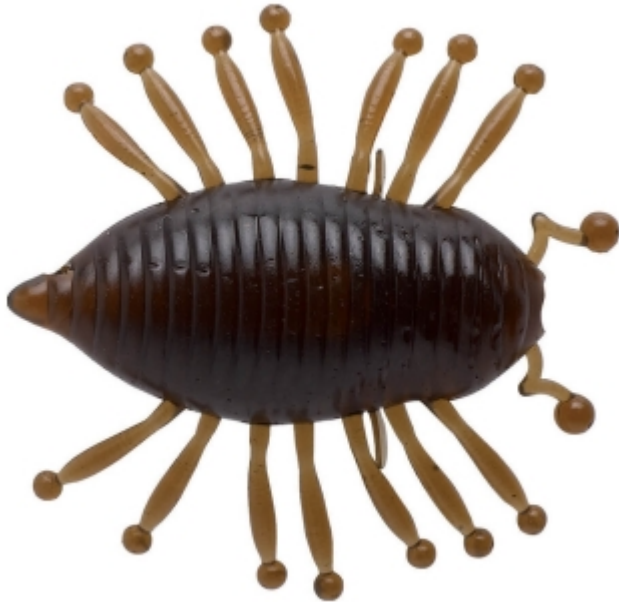

Illex Gambit Woodlouse 3cm 6Stk. Cherry Coke

Illex

Product number: IL-79796

Softbait by Illex

1,48 €/Stück

Weight: 0.00116 kg

~~9,00 €~~

8,90 €* 8,90 €

Illex Gambit Woodlouse 3cm

The Woodlouse is a supple floating lure shaped like an insect designed to target smaller predators like bass, perch, asp, trout and chub. The body has a hollow cavity that give off vibrations in the water. The whole bait is designed to imitate as closely as possible a natural insect. Fit this lure on to a Finesse Down Shot or Finesse Guard no. 3 hook hooking it though the head between the two antennae. This way the lure will stay balanced. Once you let the bait go in the flow it can be worked with subtle shakes of the rod just slightly agitating the bait. The excitement when you watch a fish take it off the surface is sure to get your heart racing!