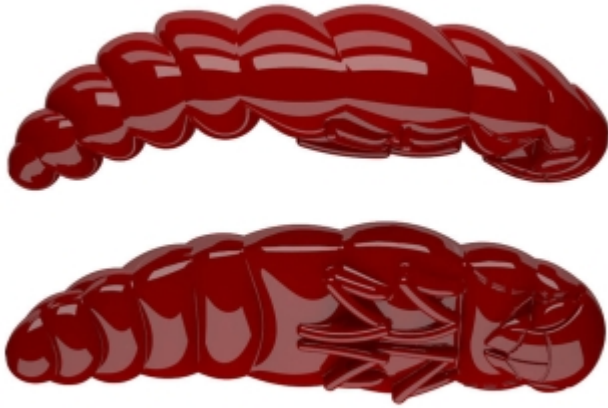

Libra Lures Largo 35 Rubber Lavrae Cheese floating Red

Libra Lures

Product number: LL-L35-021

Libra Lures Largo 35 floating rubber larvae cheese - The ultimate trout bait for successful fishing in rivers and lakes.

Weight: 0.0027 kg

7,50 €

6,99 €* 6,99 €

Libra Lures Largo 35 rubber larvae floating cheese - The perfect trout bait

The **Libra Lures Largo 35 rubber larvae** are an exact imitation of an insect pupa and an irresistible weapon for every angler. Developed by Tomasz Podkul, these **Libra Lures rubber larvae** are specially designed for fishing in rivers and stagnant waters to successfully catch rainbow trout and chub. With a tantalising cheese flavour, they attract a variety of fish species and ensure great fishing results, especially in trout areas.

Features of the Libra Lures Largo

- Realistic imitation of an insect pupa
- Flavour: Cheese
- Ideal for brown trout, rainbow trout, barbel, chub, eel, grayling and whitefish
- Perfect for rivers, lakes, ponds and artificial reservoirs
- 10 pieces per pack
- Weight: 2.66g