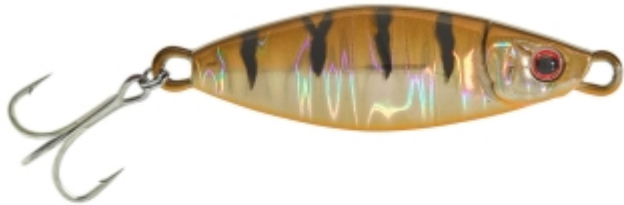

# Illex Micro Slow Lazy Jig Pilker 10g

Illex

Product number: IL-MSLJ10

Small, compact metal pilker also very good for catching perch

8,50 €\* 8,50 €

This is a small compact metal jig available in 6 colors and sizes.

The Micro Slow Lazy Jig can be used as an offshore casting jig or from the shore itself. Casts well even into wind. Perfect for targeting any midwater/surface species feeding on shoals of prey fish like anchovies or fry. Great for sea bream, mackerel and bass. The Micro Slow Lazy Jig also works wonders freshwater fishing for perch or zander either vertically or traction style.