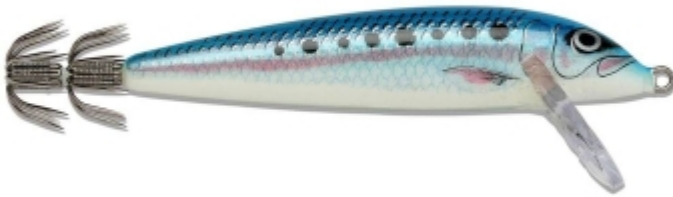

Rapala Countdown Squid Lure BSRD Blue Sardine

Rapala

Product number: RA-SQC-BSRD

With double hook circle for safe landing of cephalopods.

10,79 €* 10,79 €

This version of the legendary Rapala Countdown® lure allows squid anglers to take advantage of the Countdown® fishing method when targeting Cephalopods. The gravity defying body of the Countdown® Squid sinks, at a foot per second, to your desired depth allowing you to repeatedly reach and retrieve without rising out of the strike zone. With this lure, you can find fish quickly and consistently throughout the water column, whether the squid are at the weed tops or holding bottom. The Countdown® Squid comes equipped with premium stainless steel prongs.

Features:

- Balsa construction
- Ideal for casting
- Custom swimming action
- Controlled depth sinking rate
- Premium stainless steel prongs
- Hand tuned & tank tested

* incl. tax, plus [shipping](#)