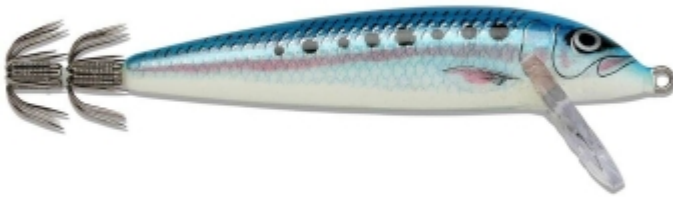

# Rapala Countdown Squid Lure BSRD Blue Sardine

Rapala

Product number: RA-SQC-BSRD

With double hook circle for safe landing of cephalopods.

10,79 €\* 10,79 €

This version of the legendary Rapala Countdown® lure allows squid anglers to take advantage of the Countdown® fishing method when targeting Cephalopods. The gravity defying body of the Countdown® Squid sinks, at a foot per second, to your desired depth allowing you to repeatedly reach and retrieve without rising out of the strike zone. With this lure, you can find fish quickly and consistently throughout the water column, whether the squid are at the weed tops or holding bottom. The Countdown® Squid comes equipped with premium stainless steel prongs.

## Features:

- Balsa construction
- Ideal for casting
- Custom swimming action
- Controlled depth sinking rate
- Premium stainless steel prongs
- Hand tuned & tank tested

\* incl. tax, plus [shipping](#)