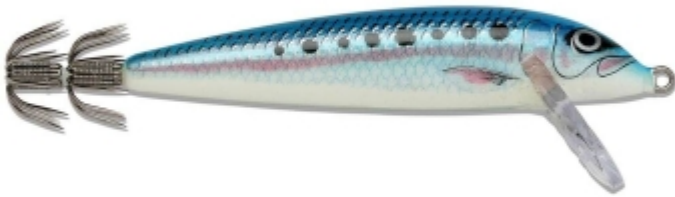

Rapala Countdown Squid Lure BSRD Blue Sardine

Rapala

Product number: RA-SQC-BSRD

With double hook circle for safe landing of cephalopods.

10,79 €* 10,79 €

This version of the legendary Rapala Countdown® lure allows squid anglers to take advantage of the Countdown® fishing method when targeting Cephalopods. The gravity defying body of the Countdown® Squid sinks, at a foot per second, to your desired depth allowing you to repeatedly reach and retrieve without rising out of the strike zone. With this lure, you can find fish quickly and consistently throughout the water column, whether the squid are at the weed tops or holding bottom. The Countdown® Squid comes equipped with premium stainless steel prongs.

Features:

- Balsa construction
- Ideal for casting
- Custom swimming action
- Controlled depth sinking rate
- Premium stainless steel prongs
- Hand tuned & tank tested

* incl. tax, plus [shipping](#)