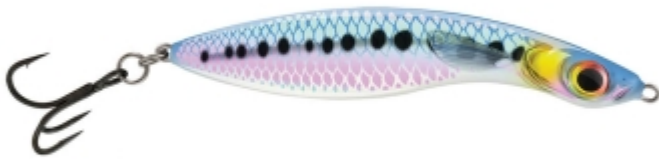

# Salmo Wave Lure Holo Blue Sardine HBS

Salmo

Product number: WVXXS-HBS

A hardbait suited for long casts and made for asp and bass.

9,49 €\* 9,49 €

If trout, asp or sea bass are far out in the open water, it will take long casts to reach them. This is where the Wave with its outstanding flying characteristics comes into the game. Through his long, slender and relatively heavy body he can be catapulted to unimagined distances.

The Wave is a sinking hardbait, available in 2 sizes:

- 7cm, weight 14g
- 9cm, weight 24g

\* incl. tax, plus [shipping](#)