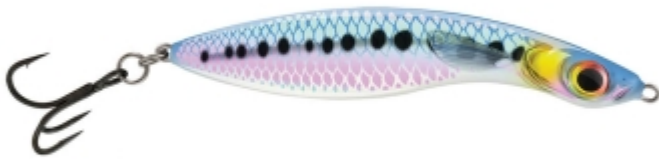

Salmo Wave Lure Holo Blue Sardine HBS

Salmo

Product number: WVXXS-HBS

A hardbait suited for long casts and made for asp and bass.

9,49 €* 9,49 €

If trout, asp or sea bass are far out in the open water, it will take long casts to reach them. This is where the Wave with its outstanding flying characteristics comes into the game. Through his long, slender and relatively heavy body he can be catapulted to unimagined distances.

The Wave is a sinking hardbait, available in 2 sizes:

- 7cm, weight 14g
- 9cm, weight 24g

* incl. tax, plus [shipping](#)